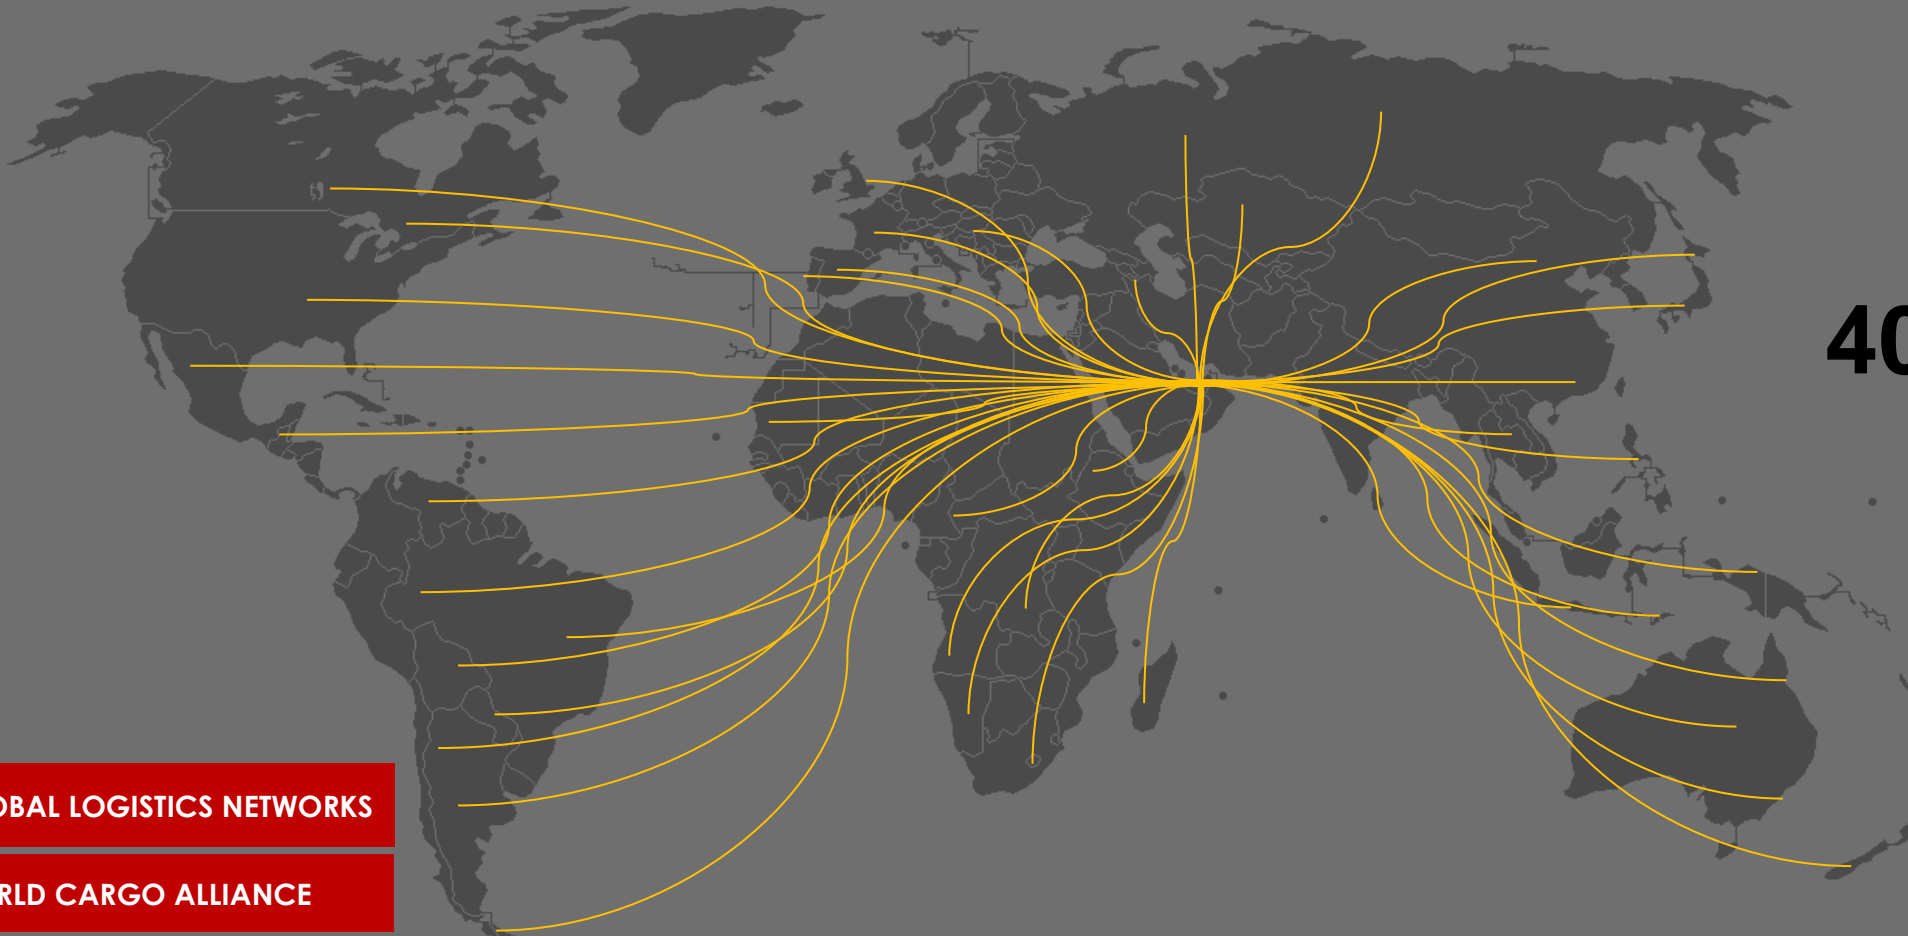

# OUR SERVICES

Ocean Freight

Air Freight

Inland Transportation

Door to Door, Clearance  
& Formalities

Warehouse  
& Distribution

Contract Logistics

Project Logistics

Live Animals

Government & Defense

SAMUDERA LOGISTICS

190+  
COUNTRIES

500+  
CITIES

800+  
SEAPORTS

40,000+  
AIRPORTS

GLOBAL LOGISTICS NETWORKS

## SAMUDERA CARGO SERVICES

Office No. 1109 The Onyx Tower 1, Sheikh Zayed Road  
The Greens, Dubai P.O. Box 644269 - UAE

Phone : +971-4-225 7363

Our Downtown office is located between two international airports (Dubai International Airport and Al-Maktoum International Airport) and Airport Freezones, between two large scale industrial area (Al Quoz Industrial Area and Jebel Ali Industrial Park), close proximity to the largest Sea Port in UAE (Jebel Ali Port), near to the state of the art Free zone (JAFZA), short distance from World Expo 2020 venue, and within close range from other non-fenced Free zones (Dubai Multi Commodity Center, Dubai Media City, Dubai Internet City, Dubai Knowledge Village, and Tecom).